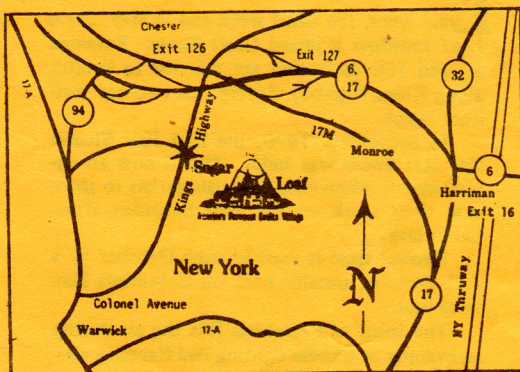

The Sugar Loaf Craftsmen, The Sugar Loaf Community Foundation and the Sugar Loaf Methodist Church present the following events for your pleasure

- | | |
|---------------|--------------------------------------|
| March 22 | Bake Sale . . . Spaghetti Dinner |
| April 19 | Chicken Barbeque |
| May 17 - 18 | 6th Annual Crafts Fair |
| June 14 | Strawberry Festival |
| July 12 | Photography Show |
| Aug. 16 | 64th Annual Fair & Chicken Barbeque |
| Sept. 6 | 11th Annual Eric Sloane Day Art Show |
| Sept. 6 | Auction Sale (Behind Church) |
| Sept. 27 | Ham Dinner |
| Oct. 11-12-13 | Fall Festival |
| Oct. 18 | Apple Day |
| Nov. 8 | Roast Beef Dinner |
| Dec. 13 | Christmas Caroling |

From N.Y.C.: Route 17 West to Exit 127 or 126 - Follow the signs to Sugar Loaf, N.Y.

From N.J.: Same as above or Route 94 to Warwick; then Colonial Ave. to Sugar Loaf.